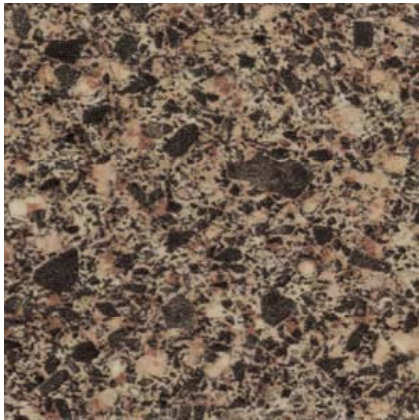

Size/availability

- Worktop - profiled on one side
  4100mm long x 600mm deep x 40mm high
- Breakfast bar - profiled on two sides
  4100mm long x 665mm deep x 40mm high
  4100mm long x 900mm deep x 40mm high
- Splashbacks
  3030mm long x 1210mm high x 6mm wide

Number	Name
AXPP4836CR	Metallin