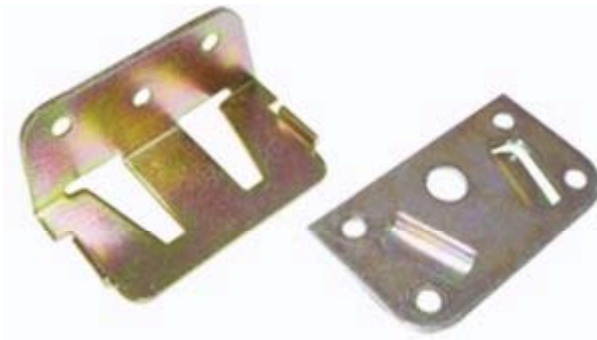

Bed Support Centre Rail

Description:

- Material: steel
- Finish: yellow zinc passivated
- Usage: supporting centre rail of wooden framed beds

Number	Name	Box Qty
6401220	Centre rail bed support	100